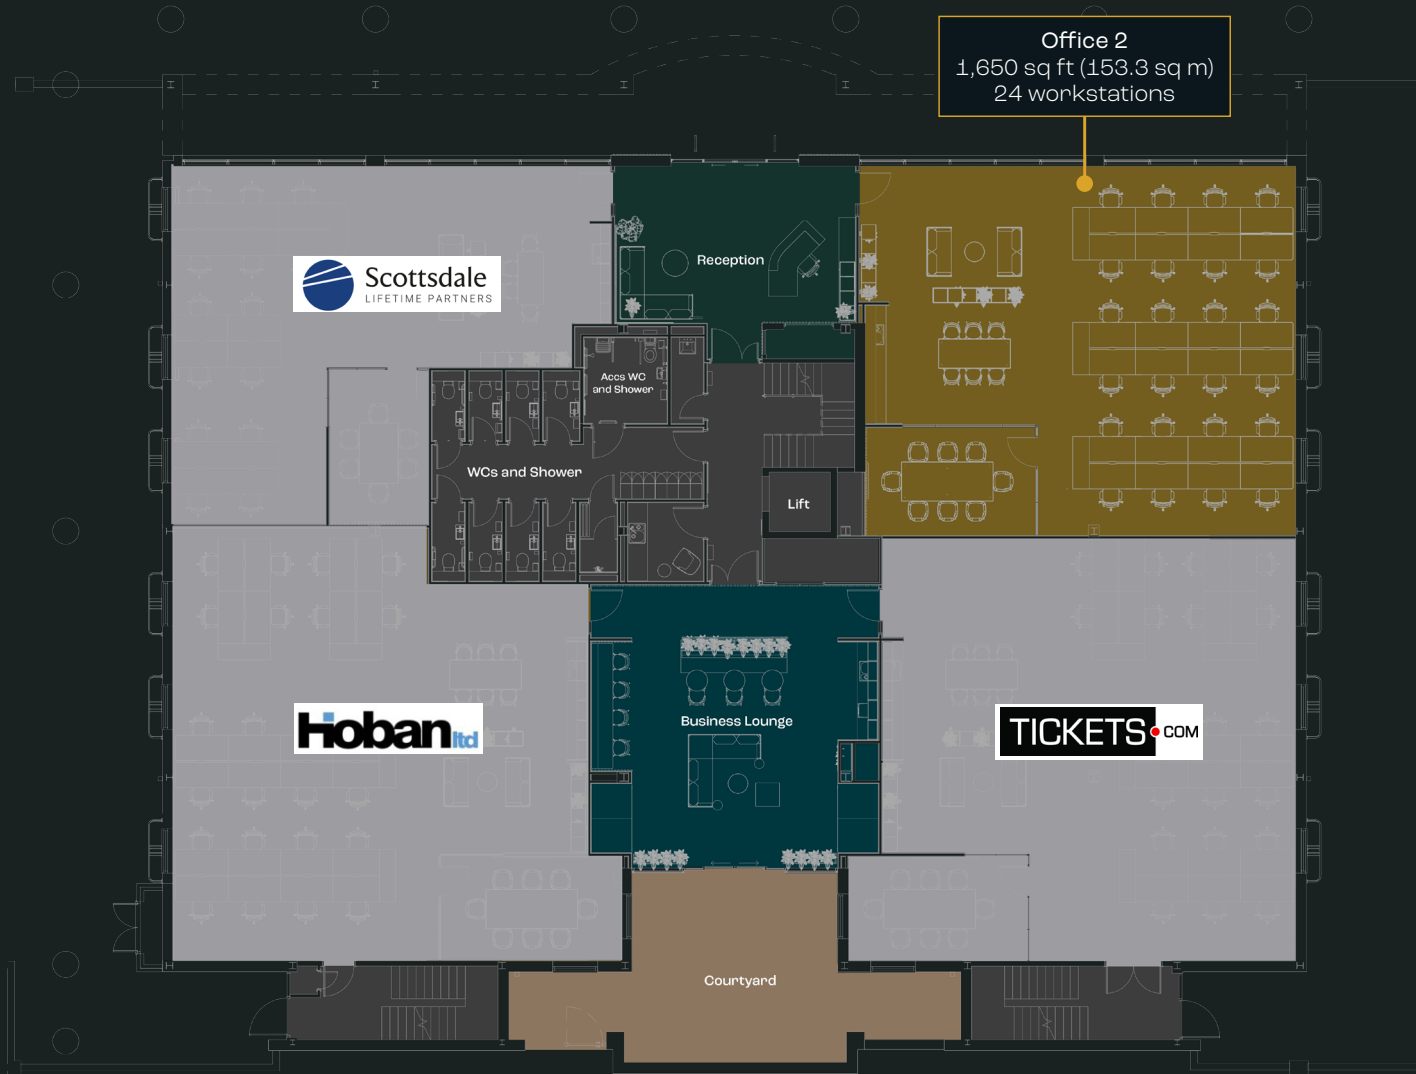

**SILBURY**  
HOUSE

CENTRAL MILTON KEYNES · MK9 2AZ

[silburyhousemk.co.uk](http://silburyhousemk.co.uk)

Fully fitted and furnished Cat A+ office suites  
Floor Plans

Office 2  
 1,650 sq ft (153.3 sq m)  
 24 workstations

**Office 2**  
 1,650 sq ft (153.3 sq m)  
 24 workstations

- KEY**
- Reception
  - Core
  - Business Lounge
  - Courtyard
  - Cat A+ Offices

**Ground floor plan**

SILBURY  
HOUSE

OWNER / DEVELOPER

*In business to do business*